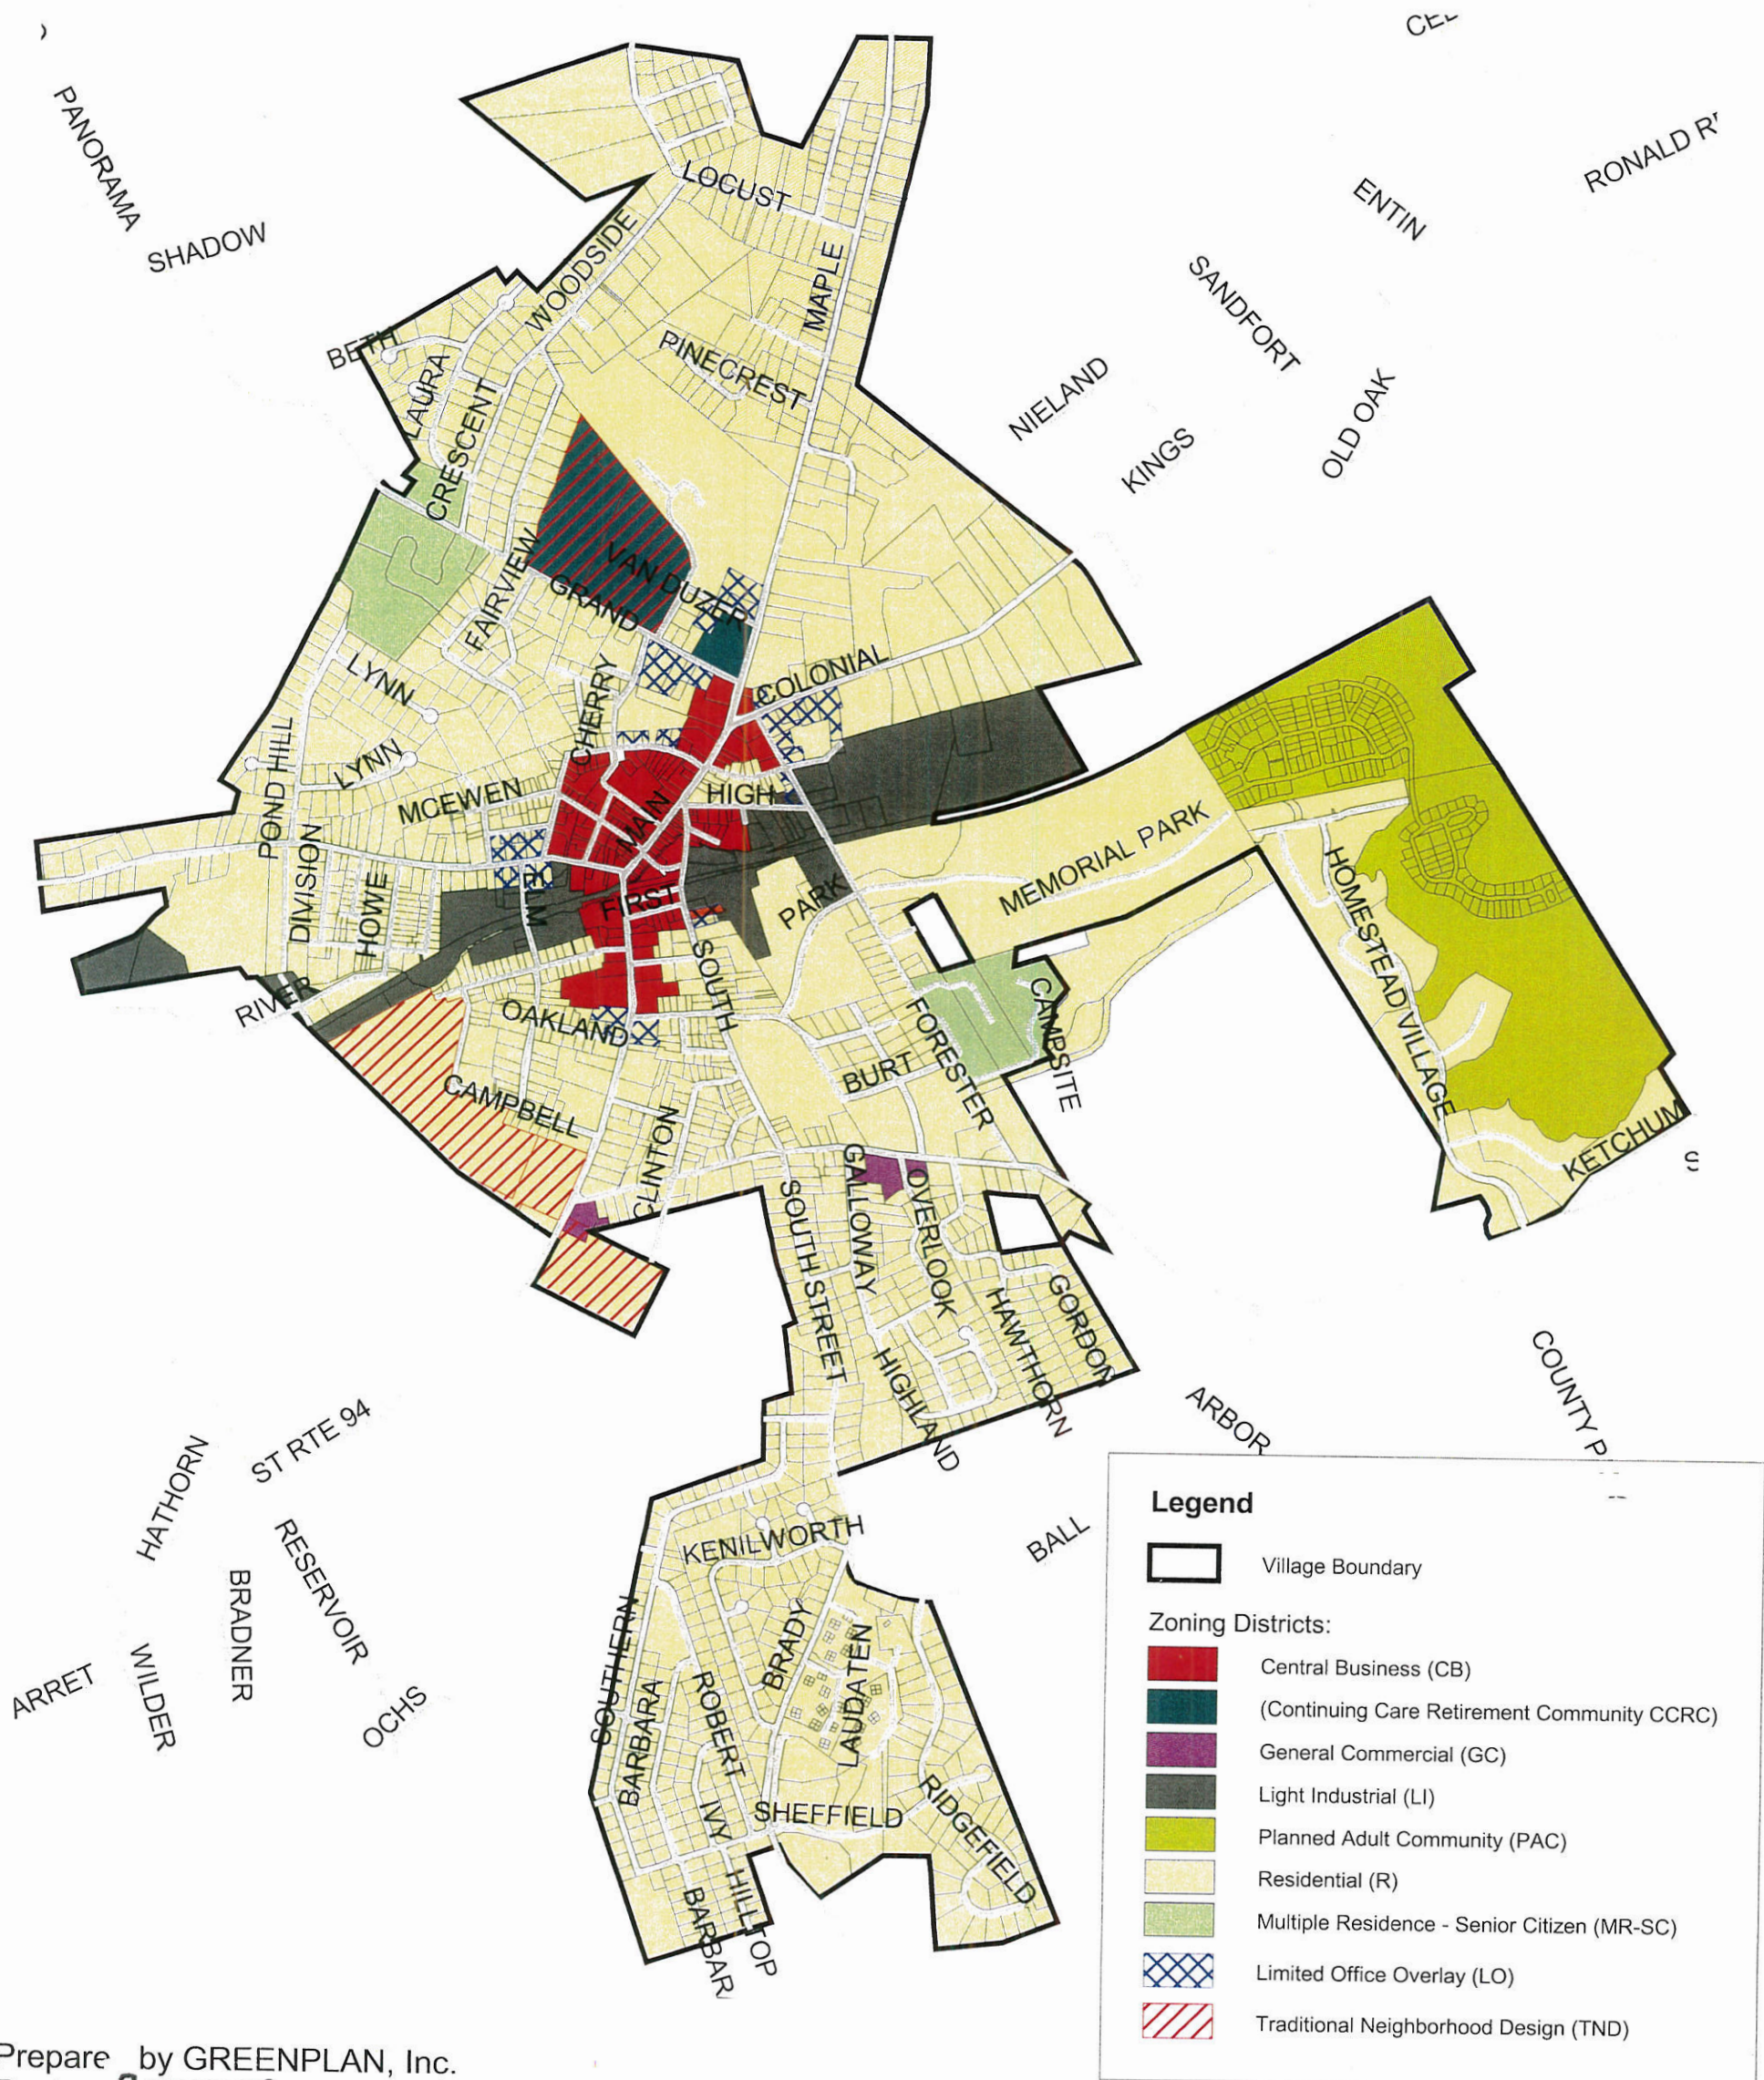

# Village of Warwick Zoning Map

**Legend**

- Village Boundary
- Zoning Districts:**
  - Central Business (CB)
  - (Continuing Care Retirement Community CCRC)
  - General Commercial (GC)
  - Light Industrial (LI)
  - Planned Adult Community (PAC)
  - Residential (R)
  - Multiple Residence - Senior Citizen (MR-SC)
  - Limited Office Overlay (LO)
  - Traditional Neighborhood Design (TND)

Prepared by GREENPLAN, Inc.  
Revised 7/22/2017